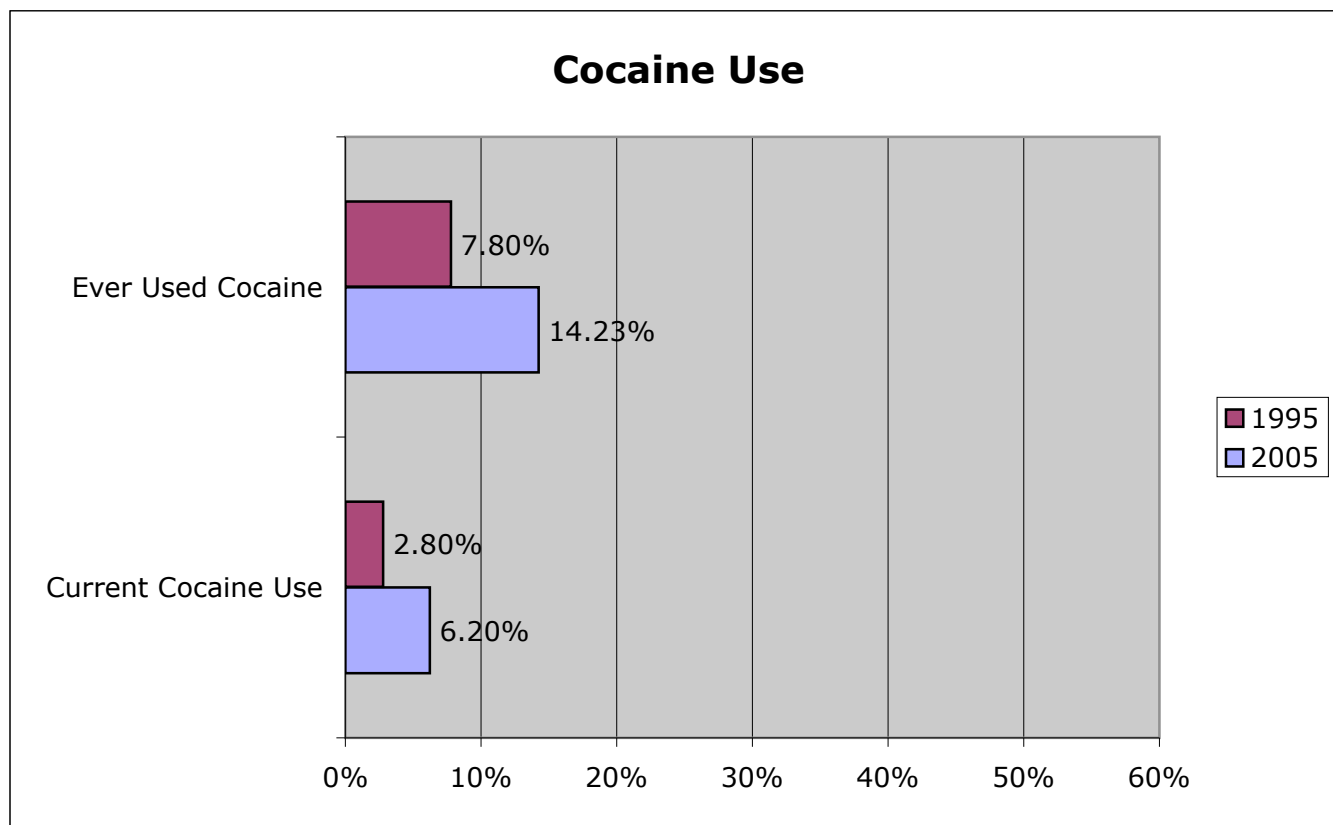

**Comparison of 1995 and 2005 Youth Risk Behavior Surveys
Sitka and Pacific High Schools, All Grades**