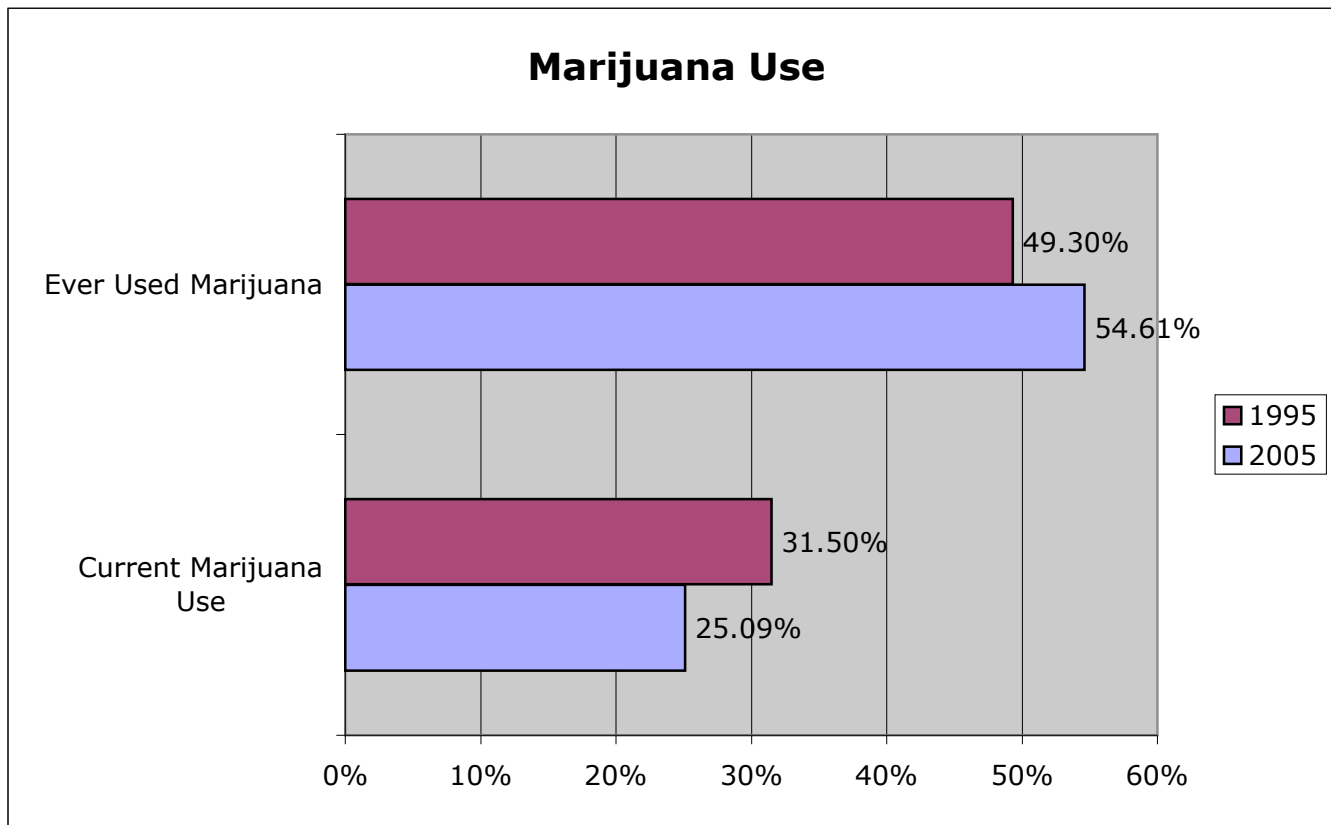

Comparison of 1995 and 2005 Youth Risk Behavior Surveys Sitka and Pacific High Schools, All Grades

current = one or more of last 30 days

**Comparison of 1995 and 2005 Youth Risk Behavior Surveys
Sitka and Pacific High Schools, All Grades**