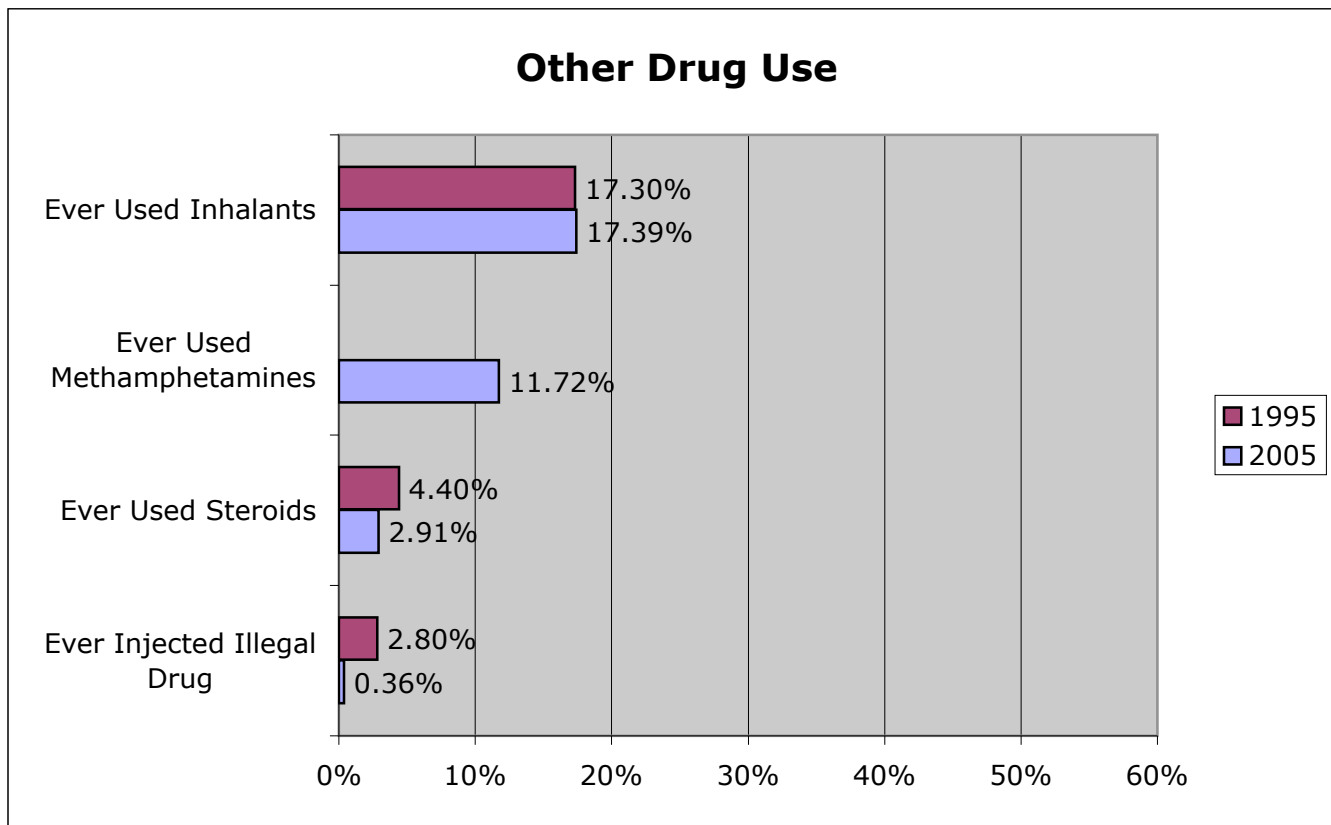

Comparison of 1995 and 2005 Youth Risk Behavior Surveys Sitka and Pacific High Schools, All Grades

Students were not asked about methamphetamine use in 1995.